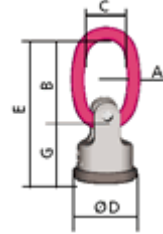

Part No:

Description

Weld On Swivel

ACT2WPP-B-0.63	WELD ON SWIVEL RING WLL630
ACT2WPP-B-1.5	WELD ON SWIVEL RING WLL1500
ACT2WPP-B-2.5	WELD ON SWIVEL RING WLL2500
ACT2WPP-B-4.0	WELD ON SWIVEL RING WLL4000kg
ACT2WPP-B-5.0	WELD ON SWIVEL RING WLL5000kg
ACT2WPP-B-8.0	WELD ON SWIVEL RING WLL8000kg