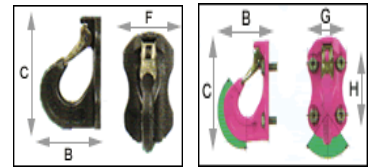

Excavator Hooks