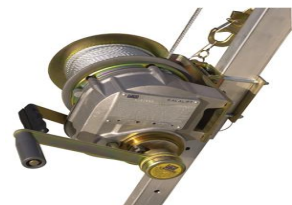

Part No:	Description
SAF1H0806SS	LINK - RAPIDE - 6 S/STEEL 6m
SAF1H08080	LINK - RAPIDE - NUMBER 10
SAF1H080SS	LINK - RAPIDE - S/STEEL
SAF1H201	SNAP HOOK - DOUBLE ACTION 18m
SAF1H205P	SELF-ADJUSTING ROPE GRAB 10MTR
SAF1H364	PULLEY 2250kgf 16mm

Part No:	Description
SAF1L1850120S	LIFT WINCH 35m S/S CABLE
SAF1L18504355	WINCH MOUNTING PLATE - TRIPOD
SAF1L185060	LIFT WINCH 18.2MTR GAL CABLE
SAF1L185060S	LIFT WINCH 18.2m SS CABLE
SAF1L3402	BLOCK - RETRIEVAL 15m GALV CAB
SAF1L3501	25m GAL BLOCK - SEALED SS CAB
SAF1L3503	BLOCK RETRIVAL 25m SS CABLE
SAF1L3600	39m GAL BLOCK - SEALED CABLE
SAF1L3601	39m BLOCK - SEALED SS CABLE
SAF1L3602	BLOCK RETRIVAL 39m GAL CABLE
SAF1L3603	BLOCK RETRIVAL 15m SS CABLE
SAF1L7576	BLOCK (52m) GALV. CABLE SELF R