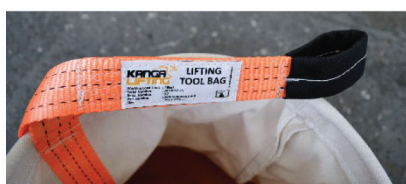

CANVAS TOOL BAGS

- Heavy-duty stitching
- Heavy-duty canvas material
- Leather base
- Interior pocket
- Safety factor 7:1
- Marked with part number, working load limit, serial number and batch number

Code	W.L.L (kg)	Size (mm)	Shape	Colour
16ALSBAG004	40	300X380	Round	White